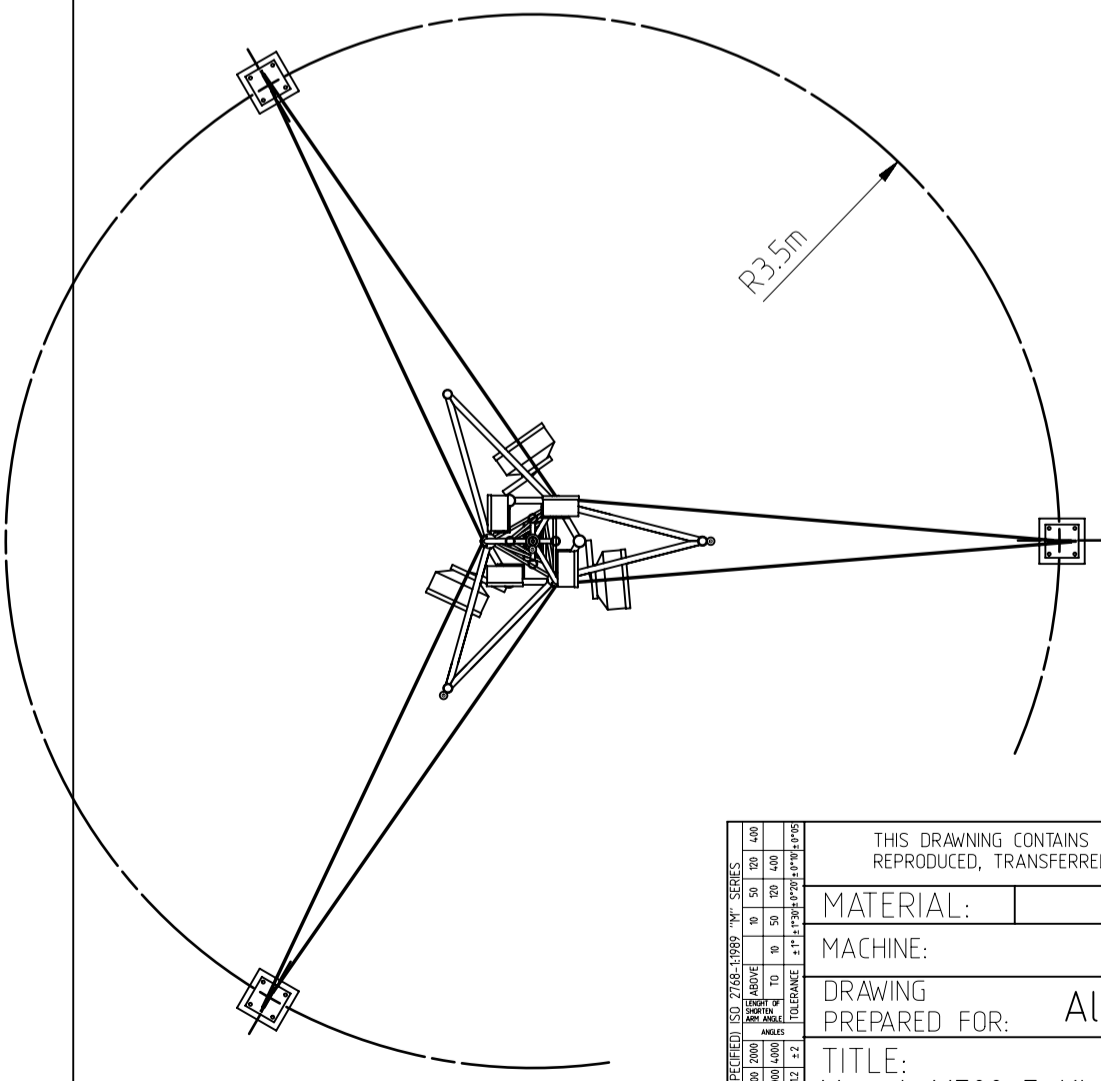

antena omni
CXL 2-3C-PT
lightning protected

4 x LMDS Faini
typ: HANT-2890

2 x Ø 6mm T6x19

3 x antena omni
Procom typ: CXL2-3LW

3 x wspornik
separacja 1.0m

3 x radiolinia
THP-03 Kozmiana
THP-06 Majdanska

antena omni
Radmor 32812/1

antena omni
Procom
CXL-70-1LW

2 x wspornik
separacja 1.0m

DETAIL B
SCALE 1:5

<small>TOLERANCES (UNLESS OTHERWISE SPECIFIED): ISO 2768-1/2001 "M" SERIES</small>			
<small>THIS DRAWING CONTAINS CONFIDENTIAL INFORMATION WHICH IS THE PROPERTY OF AluPro S.C. COMPANY. THIS DRAWING MAY NOT BE REPRODUCED, TRANSFERRED OR USED, OR ITS CONTENTS DISCLOSED WITHOUT THE PRIOR WRITTEN PERMISSION OF AluPro S.C. COMPANY</small>			
MATERIAL:	AW6063T6	QUANTITY:	DRAWN BY: D.Wojciechowski
MACHINE:		DATE:	25/02/2021
DRAWING PREPARED FOR:	AluPro	CHECKED BY:	
TITLE:	Maszt M500-7 KWP Kozmiana/Majdanska Zlozenie	3D FILE:	
FIRST ANGLE PROJECTION:		SCALE:	1 : 50
		JOB NUMBER:	
		DRAWING NO°:	2021.02.13.01B
		REV:	B